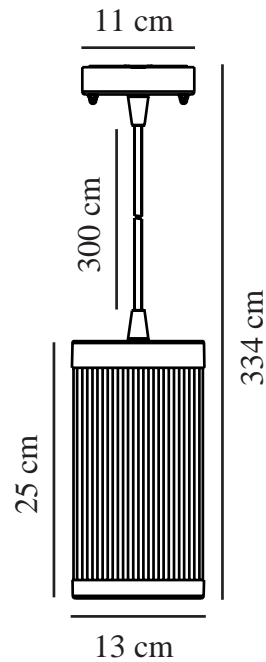

COUPAR | PENDANT | BLACK

2218053003

nordlux®

Voltage (V): 220-240 Volt
IP degree: IP33
Maximum bulb wattage (W): 25W
Class (Class 1, Class 2, Class 3):
Class 2 (Double isolated)
Socket type: E27
Parallel connection: True

Primary material: Plastic
Secondary material: Aluminium
Colour of the cable: Black
Length of the cable (cm): 300
Surface material of the cable:
Rubber
Is the cable replaceable: False
Suitable for Seaside: False
Colour: Black

Height (cm): 25
Width (cm): 13
Shade Diameter (cm): 13
Length (cm): 13
EAN: 5704924010576
TUN: 2276909
Item Number: 2218053003
Pcs Per Master Carton: 3

Sales Box Height (cm): 32.5
Sales Box Width(cm): 17
Sales Box Depth (cm): 14
Sales Box Volume m³: 0.0077
Product net weight (kg): 1.045