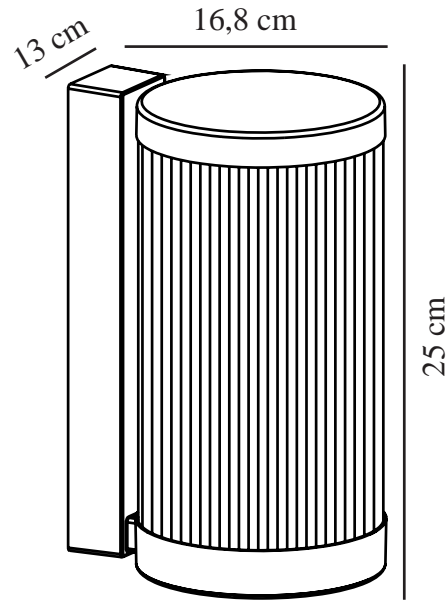

COUPAR | WALL LIGHT | WHITE

2218061001

nordlux®

Voltage (V): 220-240 Volt
IP degree: IP54
Maximum bulb wattage (W): 25W
Class (Class 1, Class 2, Class 3):
Class 1 (Earth contact)
Socket type: E27
Parallel connection: True

Primary material: Plastic
Secondary material: Aluminium
Suitable for Seaside: False
Colour: White

Height (cm): 25
Width (cm): 13
Shade Diameter (cm): 13
Length (cm): 13
Projection (cm): 16.8

EAN: 5704924010606
TUN: 2276905
Item Number: 2218061001

Pcs Per Master Carton: 3
Sales Box Height (cm): 26
Sales Box Width(cm): 18
Sales Box Depth (cm): 14
Sales Box Volume m³ : 0.0066
Product net weight (kg): 0.96

- Durable, powder coated metal
- Ribbed diffuser creates a pleasant light
- Parallel connection possible