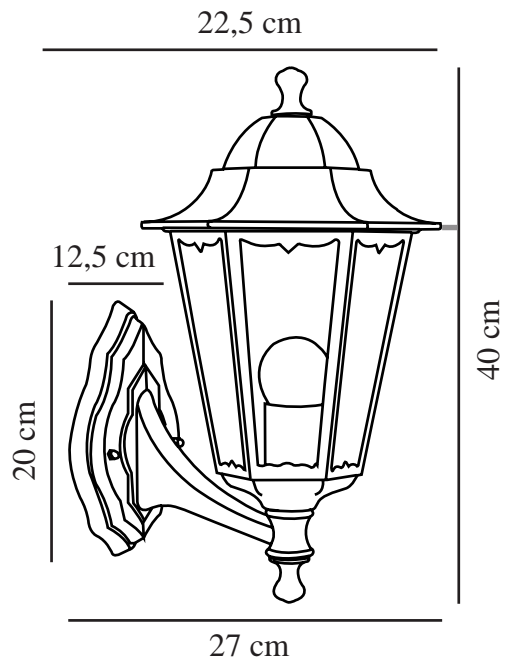

CARDIFF UP | WALL LIGHT | BLACK

74371003

nordlux®

Voltage (V): 230 Volt
IP degree: IP44
Maximum bulb wattage (W): 60W
Class (Class 1, Class 2, Class 3):
Class 1 (Earth contact)
Socket type: E27
Parallel connection: False

Height (cm): 40
Width (cm): 22.5
Projection (cm): 27
EAN: 5701581256774
TUN: 1382552
Item Number: 74371003

Pcs Per Master Carton: 3
Sales Box Height (cm): 27
Sales Box Width(cm): 27
Sales Box Depth (cm): 23
Sales Box Volume m³ : 0.0168
Product net weight (kg): 1.245

Primary material: Aluminium
Secondary material: Glass
Colour of the glass: Clear
Suitable for Seaside: False
Colour: Black

• Romantic design

Cardiff is an elegant upward facing outdoor wall light from Nordlux. The wall light is made from black lacquered aluminium with clear lantern glass.