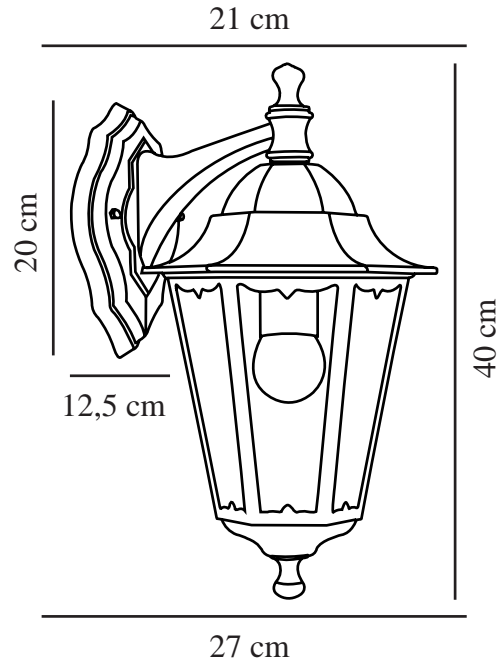

CARDIFF DOWN | WALL LIGHT | BLACK

74381003

nordlux®

Voltage (V): 230 Volt
IP degree: IP44
Maximum bulb wattage (W): 60W
Class (Class 1, Class 2, Class 3):
Class 1 (Earth contact)
Socket type: E27
Parallel connection: False

Height (cm): 40
Width (cm): 21
Projection (cm): 27
EAN: 5701581256873
TUN: 1382549
Item Number: 74381003

Pcs Per Master Carton: 3
Sales Box Height (cm): 30
Sales Box Width(cm): 24
Sales Box Depth (cm): 29
Sales Box Volume m³ : 0.0209
Product net weight (kg): 1.245

Primary material: Aluminium
Secondary material: Glass
Colour of the glass: Clear
Suitable for Seaside: False
Colour: Black

• Romantic design

Cardiff is an elegant downward facing outdoor wall light from Nordlux. The wall light is made from black lacquered aluminium with clear lantern glass.