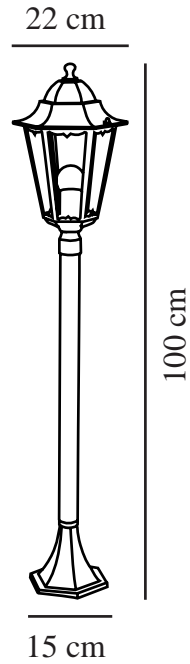

CARDIFF | GARDEN LIGHT | BLACK

74398003

nordlux®

Voltage (V): 230 Volt
IP degree: IP44
Maximum bulb wattage (W): 60W
Class (Class 1, Class 2, Class 3):
Class 1 (Earth contact)
Socket type: E27
Parallel connection: True

Primary material: Aluminium
Secondary material: Glass
Colour of the glass: Clear
Suitable for Seaside: False
Colour: Black

Height (cm): 100
Width (cm): 22.5
Tube Diameter (cm): 4
Shade Diameter (cm): 22.5
Outdoor base dimension (cm): 15

EAN: 5701581256972
TUN: 1382547
Item Number: 74398003

Pcs Per Master Carton: 3
Sales Box Height (cm): 43
Sales Box Width(cm): 21
Sales Box Depth (cm): 25
Sales Box Volume m³ : 0.0226
Product net weight (kg): 1.579

• Romantic design • Built-in parallel connection

Cardiff outdoor pillar light. The elegant pillar light has a height of 100 cm and is made of black lacquered aluminium. The pillar light can be used to illuminate the walkway leading to the front door.