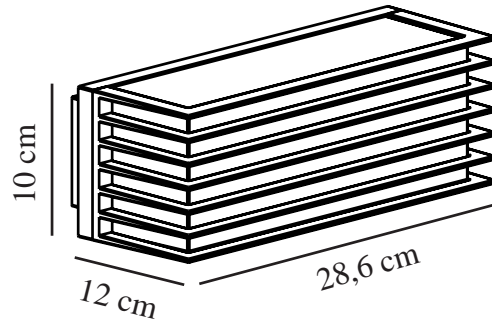

FLUCTUS 28 | WALL LIGHT | BLACK

2318231003

nordlux®

Voltage (V): 220-240 Volt
IP degree: IP44
Maximum bulb wattage (W):
2x15W

Class (Class 1, Class 2, Class 3):
Class 1 (Earth contact)
Socket type: E27
Parallel connection: False

Height (cm): 10
Width (cm): 28.6
Projection (cm): 12

EAN: 5704924015601
TUN: 2323192
Item Number: 2318231003

Pcs Per Master Carton: 3
Sales Box Height (cm): 14
Sales Box Width(cm): 30.5
Sales Box Depth (cm): 12
Sales Box Volume m³ : 0.0051
Product net weight (kg): 1.18