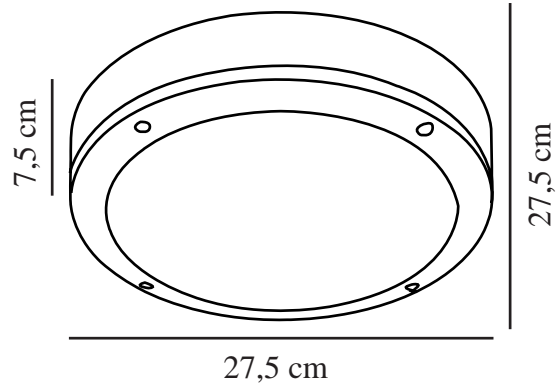

DESI 28 | CEILING LIGHT | BLACK

77646003

nordlux®

Voltage (V): 230 Volt
IP degree: IP44
Maximum bulb wattage (W):
2X12W
Class (Class 1, Class 2, Class 3):
Class 1 (Earth contact)
Socket type: E27
Parallel connection: True

Projection (cm): 8
EAN: 5701581250987
TUN: 1624388
Item Number: 77646003

Pcs Per Master Carton: 3
Sales Box Height (cm): 28
Sales Box Width(cm): 8.5
Sales Box Depth (cm): 28
Sales Box Volume m³ : 0.0067
Product net weight (kg): 1.063

Primary material: Aluminium
Secondary material: Plastic
Colour of the glass: Opal white
Suitable for Seaside: False
Colour: Black

• Built-in parallel connection

Desi is an elegant and simple wall light that is useful for hanging in door canopies, on outdoor brickwork, or in the shed. The matte shade softens the light and prevents glare.