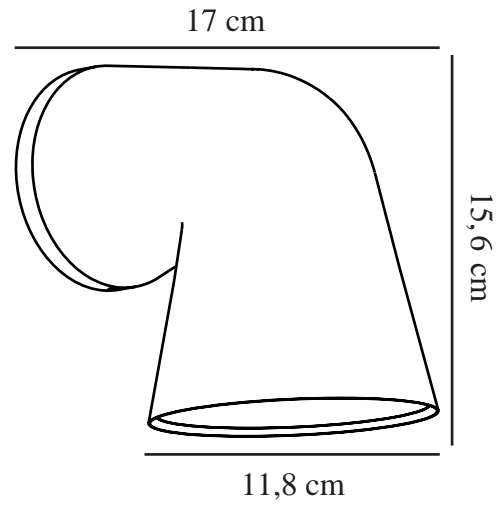

# FRONT SINGLE | WALL LIGHT | BLACK

46801003

nordlux®

Voltage (V): 230 Volt  
IP degree: IP44  
Maximum bulb wattage (W): 28W  
Class (Class 1, Class 2, Class 3):  
Class 1 (Earth contact)  
Socket type: GU10  
Parallel connection: True

Height (cm): 15.6  
Width (cm): 11.8  
Shade Diameter (cm): 11.8  
Projection (cm): 17

EAN: 5701581399082  
TUN: 1958104  
Item Number: 46801003

Pcs Per Master Carton: 3  
Sales Box Height (cm): 13.6  
Sales Box Width(cm): 18.5  
Sales Box Depth (cm): 17  
Sales Box Volume m<sup>3</sup> : 0.0043  
Product net weight (kg): 0.548