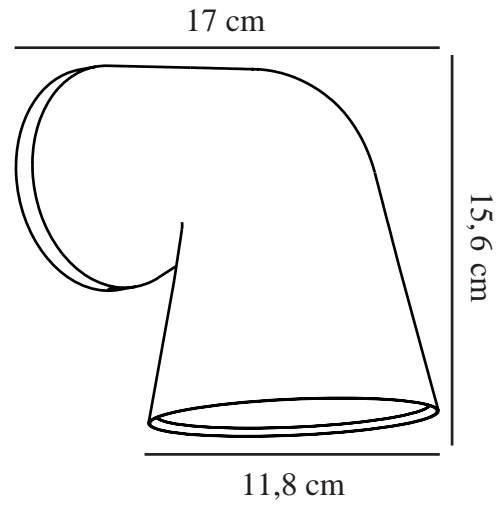

FRONT SINGLE | WALL LIGHT | SANDED

46801008

nordlux®

Voltage (V): 230 Volt
IP degree: IP44
Maximum bulb wattage (W): 28W
Class (Class 1, Class 2, Class 3):
Class 1 (Earth contact)
Socket type: GU10
Parallel connection: True

Height (cm): 15.6
Width (cm): 11.8
Shade Diameter (cm): 11.8
Projection (cm): 17
EAN: 5704924012396
TUN: 2276998
Item Number: 46801008

Pcs Per Master Carton: 3
Sales Box Height (cm): 13.6
Sales Box Width(cm): 18.5
Sales Box Depth (cm): 17
Sales Box Volume m³ : 0.004
Product net weight (kg): 0.55

Primary material: Aluminium
Secondary material: Glass
Colour of the glass: Sanded
Suitable for Seaside: False
Colour: Sanded

• Designed for both outdoor and bathroom use • Built-in parallel connection

Front has a streamlined, organic design expression perfect for both the classic as well as the modern home. The light is manufactured in cast aluminium in a soft, sandy colour which will blend naturally into the architecture of the house. Also suitable to place over the bathroom mirror for a practical and elegant light.