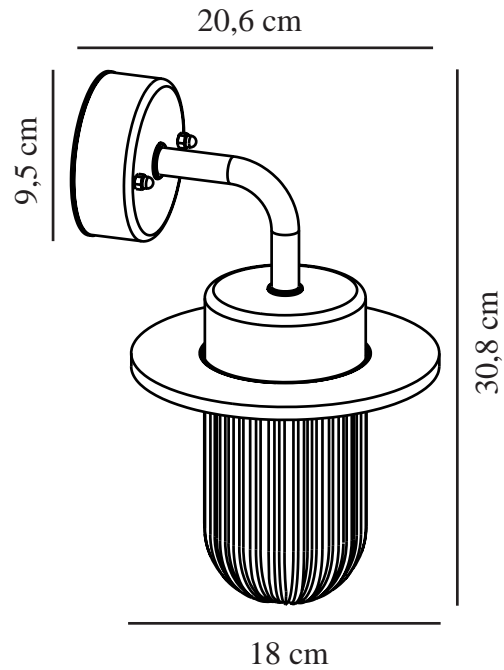

# JANUKA | WALL LIGHT | WHITE

2115011001

nordlux®

Voltage (V): 220-240 Volt  
IP degree: IP54  
Maximum bulb wattage (W): 40W  
Class (Class 1, Class 2, Class 3):  
Class 2 (Double isolated)  
Socket type: E27  
Parallel connection: True

Height (cm): 30.8  
Width (cm): 18  
Shade Diameter (cm): 9.5  
Length (cm): 18  
Projection (cm): 20.6  
Built In Length (cm): 33.5  
Built In Width (cm): 206

Pcs Per Master Carton: 3  
Sales Box Height (cm): 25  
Sales Box Width(cm): 12.5  
Sales Box Depth (cm): 21  
Sales Box Volume m<sup>3</sup> : 0.0066  
Product net weight (kg): 1.003

Primary material: Plastic  
Secondary material: Glass  
Colour: White

EAN: 5704924009570  
TUN: 2358410  
Item Number: 2115011001

- Shade made from recycled plastic • Terrazzo-like surface
- Classic design with a contemporary twist