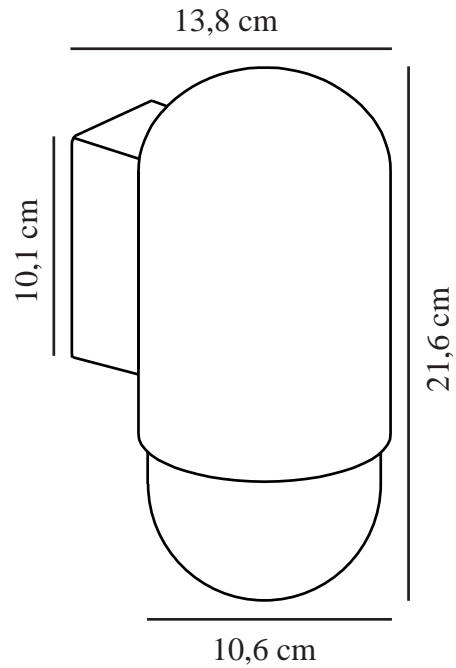

HEKA | WALL LIGHT | SANDED

2118211008

nordlux®

Voltage (V): 220-240 Volt
IP degree: IP54
Maximum bulb wattage (W): 60W
Class (Class 1, Class 2, Class 3):
Class 1 (Earth contact)
Socket type: E27
Parallel connection: True

Height (cm): 21.6
Width (cm): 10.6
Shade Diameter (cm): 10.6
Projection (cm): 13.8
EAN: 5704924010491
TUN: 2276904
Item Number: 2118211008

Pcs Per Master Carton: 3
Sales Box Height (cm): 23
Sales Box Width(cm): 15.5
Sales Box Depth (cm): 12
Sales Box Volume m³ : 0.0043
Product net weight (kg): 0.86

Primary material: Aluminium
Secondary material: Glass
Suitable for Seaside: False
Colour: Sanded

• Compact and modern design • Parallel connection possible

The Heka wall light has a very unique and modern design expression - rounded shapes and a soft, downward light. The lamp does not take up much space but ensures good lighting along your entrance path, driveway or any other outdoor space. Carried out in a soft, sandy colour.