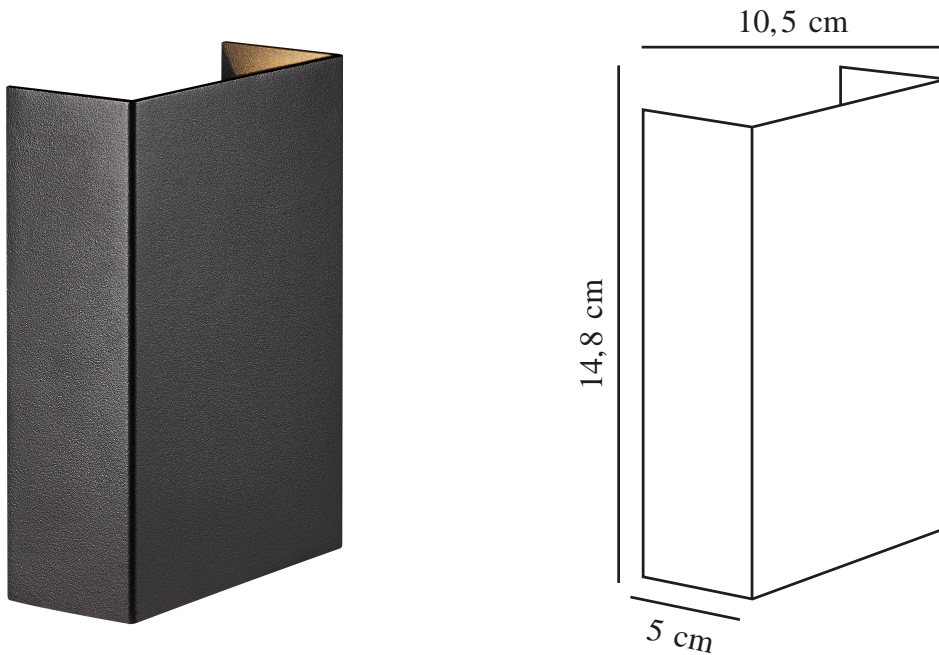

FOLD 10 | WALL LIGHT | BLACK

2019041003

nordlux®

Voltage (V): 220-240 Volt
IP degree: IP54
Class (Class 1, Class 2, Class 3):
Class 1 (Earth contact)
Socket type: LED Module
Parallel connection: True

Primary material: Aluminium
Secondary material: Plastic
Colour of the glass: Clear
Suitable for Seaside: False
Colour: Black

Height (cm): 14.8
Width (cm): 10.5
Projection (cm): 5
EAN: 5704924000539
TUN: 2085838
Item Number: 2019041003
Pcs Per Master Carton: 3
Sales Box Height (cm): 16

Sales Box Width(cm): 11.5
Sales Box Depth (cm): 6
Sales Box Volume m³ : 0.0011
Product net weight (kg): 0.485

Brightness of light (Lumen): 225
Colour temperature (Kelvin): 3000
Ra-value : 80
Lifetime (hours): 30000
Beam angle (°) : 205
Energy class: E
Actual watt (W): 5.4

- Three light effects included
- Both up- and downlight
- Built-in parallel connection
- Designed by Bønnelycke MDD
- Designed for both outdoor and bathroom use
- 5-year LED guarantee

This lamp is a 10 cm wide miniature version of our traditional Fold lamp which creates new applications. Use Fold in black as orientation light at the lower part of the wall or as a beautiful illuminating piece of art in the bathroom or hallway.