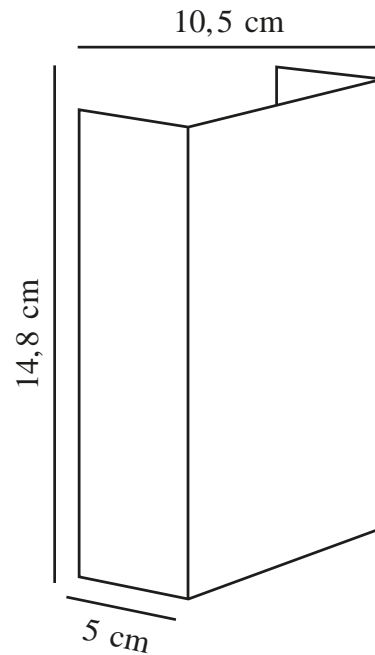

FOLD 10 | WALL LIGHT | CORTEN

2019041038

nordlux®

Voltage (V): 230 Volt
IP degree: IP54
Class (Class 1, Class 2, Class 3):
Class 1 (Earth contact)
Socket type: LED Module
Parallel connection: True

Primary material: Corten
Secondary material: Plastic
Colour of the glass: Clear
Suitable for Seaside: True
Colour: Corten

Height (cm): 14.9
Width (cm): 10.6
Projection (cm): 4.5
EAN: 5704924001970
TUN: 2108857
Item Number: 2019041038
Pcs Per Master Carton: 3
Sales Box Height (cm): 16

Sales Box Width(cm): 6
Sales Box Depth (cm): 11.5
Sales Box Volume m³ : 0.0011
Product net weight (kg): 0.9

Brightness of light (Lumen): 225
Colour temperature (Kelvin): 3000
Ra-value : 80
Lifetime (hours): 30000
Beam angle (°) : 120
Energy class: F
Actual watt (W): 7.5

- Three light effects included • Both up- and downlight • Built-in parallel connection •
Designed for both outdoor and bathroom use
- Durable material that is well-suited for harsh weather • 15-year guarantee on extensive

This lamp is a 10 cm wide miniature version of our traditional Fold lamp which creates new applications. Use Fold in corten as orientation light at the lower part of the wall or as a beautiful illuminating piece of art in the bathroom or the hallway.