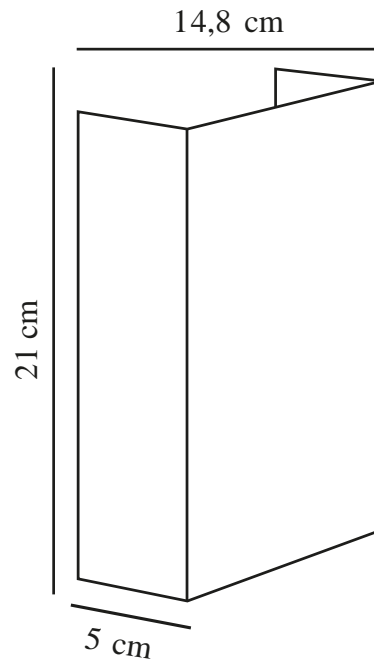

# FOLD 15 | WALL LIGHT | BRASS

2019051035

nordlux®

Voltage (V): 230 Volt  
IP degree: IP54  
Class (Class 1, Class 2, Class 3):  
Class 1 (Earth contact)  
Socket type: LED Module  
Parallel connection: True

Primary material: Brass  
Secondary material: Plastic  
Colour of the glass: Clear  
Suitable for Seaside: True  
Colour: Brass

Height (cm): 21  
Width (cm): 15  
Projection (cm): 4.5  
EAN: 5704924000614  
TUN: 2085846  
Item Number: 2019051035  
Pcs Per Master Carton: 3  
Sales Box Height (cm): 22

Sales Box Width(cm): 6  
Sales Box Depth (cm): 16  
Sales Box Volume m³ : 0.0021  
Product net weight (kg): 1.24

Brightness of light (Lumen): 225  
Colour temperature (Kelvin): 3000  
Ra-value : 80  
Lifetime (hours): 30000  
Beam angle (°) : 120  
Energy class: F  
Actual watt (W): 10.4