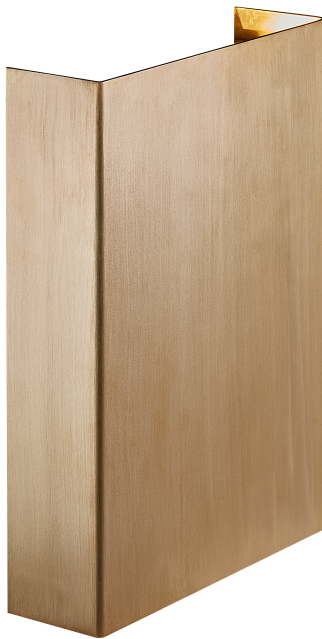

FOLD 15 | WALL LIGHT | BRASS

2019051035

nordlux®