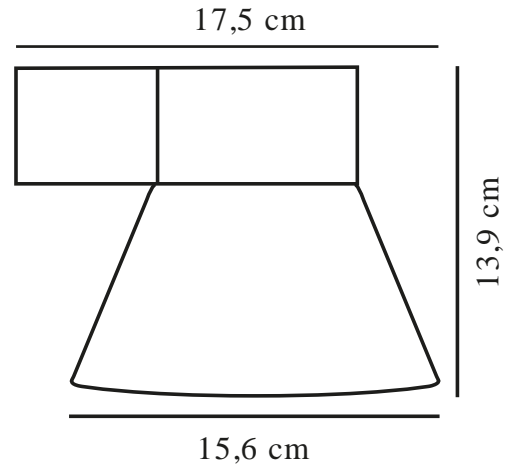

KYKLOP CONE | WALL LIGHT | RUSTY

2318071009

nordlux®

Voltage (V): 220-240 Volt
IP degree: IP54
Maximum bulb wattage (W): 25W
Class (Class 1, Class 2, Class 3):
Class 1 (Earth contact)
Socket type: GU10
Parallel connection: True

Height (cm): 13.4
Width (cm): 15.6
Shade Diameter (cm): 15.6
Outdoor base dimension (cm): 8.6
Projection (cm): 17.6
Mount directly into insulation:
False

Sales Box Height (cm): 14
Sales Box Width(cm): 18
Sales Box Depth (cm): 16.5
Sales Box Volume m³ : 0.0042
Product net weight (kg): 0.711