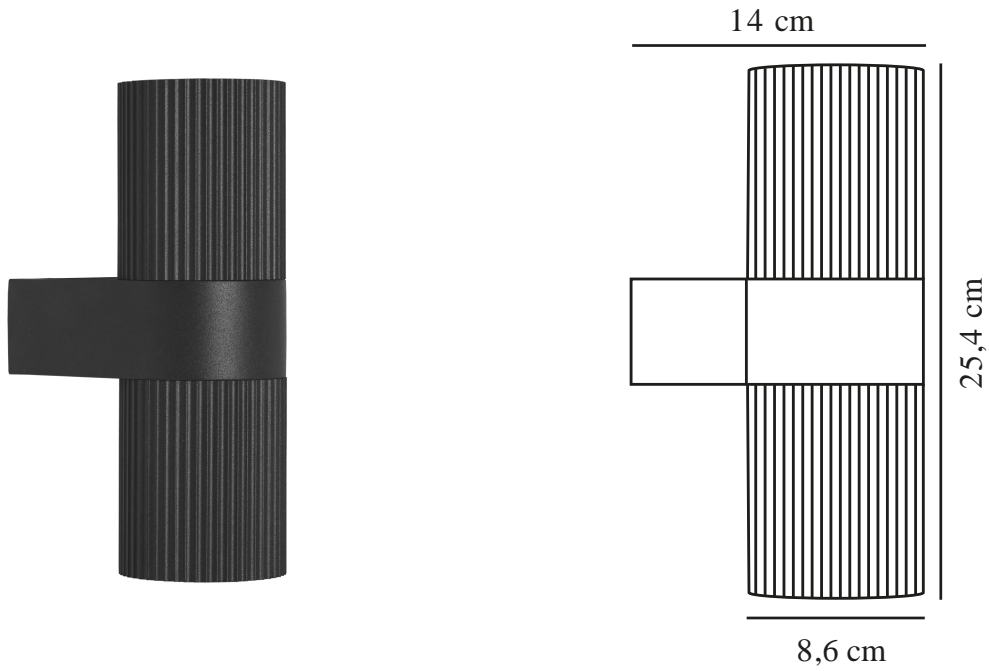

KYKLOP RIPPLE | WALL LIGHT | BLACK

2318051003

nordlux®

Voltage (V): 220-240 Volt
IP degree: IP54
Maximum bulb wattage (W):
2x25W
Class (Class 1, Class 2, Class 3):
Class 1 (Earth contact)
Socket type: GU10
Parallel connection: True

Height (cm): 25.4
Width (cm): 8.6
Shade Diameter (cm): 8.6
Outdoor base dimension (cm): 8.6
Length (cm): 8.6
Projection (cm): 14.1
Mount directly into insulation:
False

Sales Box Height (cm): 26.5
Sales Box Width(cm): 14.5
Sales Box Depth (cm): 9.5
Sales Box Volume m³ : 0.0037
Product net weight (kg): 0.935

Primary material: Aluminium
Secondary material: Glass
Colour: Black

EAN: 5704924015502
TUN: 2323183
Item Number: 2318051003
Pcs Per Master Carton: 3

• Beautiful, rippled surface • Parallel connection possible

Kyklop Ripple is a modern and elegant wall light designed by Danish design duo Says Who. Light is cast both upwards and downwards, creating an interesting lighting effect on the wall. Made from black metal with a beautiful rippled surface.