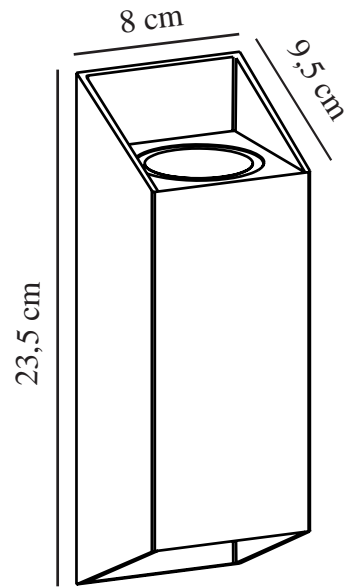

NICO SQUARE 22 | WALL LIGHT | RUSTY

2218221009

nordlux®

Voltage (V): 220-240 Volt

IP degree: IP54

Maximum bulb wattage (W):
2x35W

Class (Class 1, Class 2, Class 3):

Class 1 (Earth contact)

Socket type: GU10

Parallel connection: True

Height (cm): 23.5

Width (cm): 8

Projection (cm): 9.5

EAN: 5704924010934

TUN: 2276888

Item Number: 2218221009

Pcs Per Master Carton: 3

Sales Box Height (cm): 24.5

Sales Box Width(cm): 10.5

Sales Box Depth (cm): 9

Sales Box Volume m³ : 0.0023

Product net weight (kg): 0.74

Primary material: Aluminium

Secondary material: Glass

Suitable for Seaside: False

Colour: Rusty

- Lights both up and down • Easy installation
- Parallel connection possible

Nico Square has an elegant and modern design that casts the light both up and down, creating a beautiful light effect. The oblique silhouette fits most exterior designs with a classic or contemporary architecture.