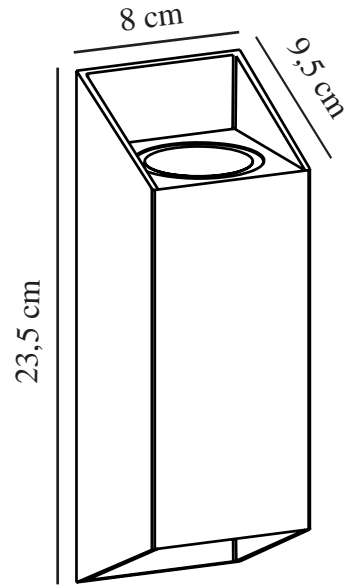

# NICO SQUARE 22 | WALL LIGHT | ANTHRACITE

2218221050

nordlux®

Voltage (V): 220-240 Volt

IP degree: IP54

Maximum bulb wattage (W):  
2x35W

Class (Class 1, Class 2, Class 3):

Class 1 (Earth contact)

Socket type: GU10

Parallel connection: True

Height (cm): 23.5

Width (cm): 8

Projection (cm): 9.5

EAN: 5704924010941

TUN: 2276891

Item Number: 2218221050

Pcs Per Master Carton: 3

Sales Box Height (cm): 24.5

Sales Box Width(cm): 10.5

Sales Box Depth (cm): 9

Sales Box Volume m<sup>3</sup> : 0.0023

Product net weight (kg): 0.74

Primary material: Aluminium

Secondary material: Glass

Suitable for Seaside: False

Colour: Anthracite

- Lights both up and down • Easy installation
- Parallel connection possible

Nico Square has an elegant and modern design that casts the light both up and down, creating a beautiful light effect. The oblique silhouette fits most exterior designs with a classic or contemporary architecture.