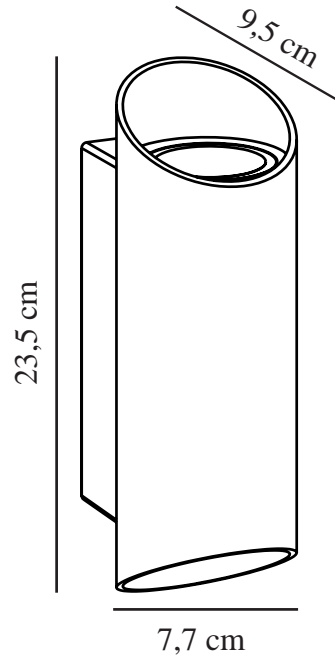

NICO ROUND 22 | WALL LIGHT | RUSTY

2218231009

nordlux®

Voltage (V): 220-240 Volt
IP degree: IP54
Maximum bulb wattage (W):
2x35W
Class (Class 1, Class 2, Class 3):
Class 1 (Earth contact)
Socket type: GU10
Parallel connection: True

Height (cm): 23.5
Width (cm): 7.7
Shade Diameter (cm): 7.7
Projection (cm): 9.5
EAN: 5704924010972
TUN: 2276852
Item Number: 2218231009

Pcs Per Master Carton: 3
Sales Box Height (cm): 24.5
Sales Box Width(cm): 10.5
Sales Box Depth (cm): 9
Sales Box Volume m³ : 0.0023
Product net weight (kg): 0.84

Primary material: Aluminium
Secondary material: Glass
Suitable for Seaside: False
Colour: Rusty

- Lights both up and down • Easy installation
- Parallel connection possible

Nico Round has an elegant and modern design that casts the light both up and down, creating a beautiful light effect. The round and oblique silhouette fits most exterior designs with a classic or contemporary architecture.