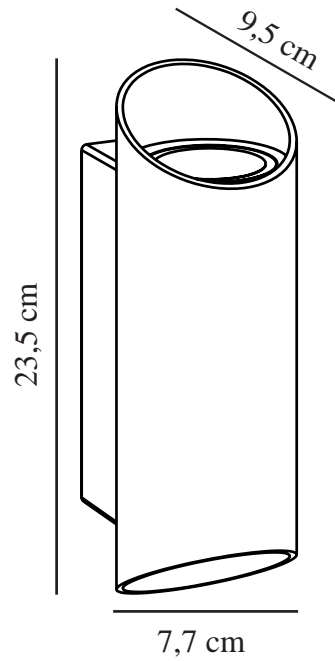

# NICO ROUND 22 | WALL LIGHT | ANTHRACITE

2218231050

nordlux®

Voltage (V): 220-240 Volt  
IP degree: IP54  
Maximum bulb wattage (W):  
2x35W  
Class (Class 1, Class 2, Class 3):  
Class 1 (Earth contact)  
Socket type: GU10  
Parallel connection: True

Height (cm): 23.5  
Width (cm): 7.7  
Shade Diameter (cm): 7.7  
Projection (cm): 9.5  
EAN: 5704924010989  
TUN: 2276873  
Item Number: 2218231050

Pcs Per Master Carton: 3  
Sales Box Height (cm): 24.5  
Sales Box Width(cm): 10.5  
Sales Box Depth (cm): 9  
Sales Box Volume m<sup>3</sup> : 0.0023  
Product net weight (kg): 0.84

Primary material: Aluminium  
Secondary material: Glass  
Suitable for Seaside: False  
Colour: Anthracite

- Lights both up and down • Easy installation
- Parallel connection possible

Nico Round has an elegant and modern design that casts the light both up and down, creating a beautiful light effect. The round and oblique silhouette fits most exterior designs with a classic or contemporary architecture.