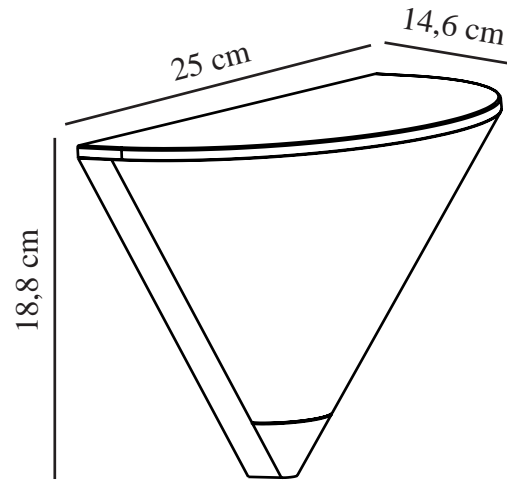

NOORSTAD | WALL LIGHT | BLACK

2318171003

nordlux®

Voltage (V): 220-240 Volt
IP degree: IP44
Maximum bulb wattage (W): 25W
Class (Class 1, Class 2, Class 3):
Class 2 (Double isolated)
Socket type: E27
Parallel connection: True

Height (cm): 18.8
Width (cm): 25
Projection (cm): 14.6
EAN: 5704924015571
TUN: 2323189
Item Number: 2318171003

Pcs Per Master Carton: 3
Sales Box Height (cm): 20
Sales Box Width(cm): 27
Sales Box Depth (cm): 16.5
Sales Box Volume m³ : 0.0089
Product net weight (kg): 0.448