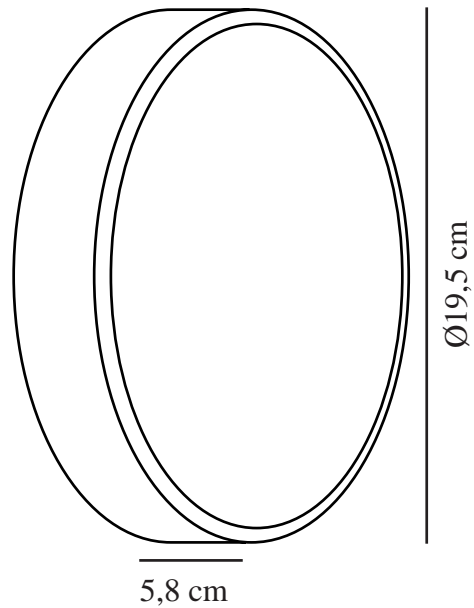

# OLIVER | WALL LIGHT | BLACK

2218261003

nordlux®

Voltage (V): 220-240 Volt  
IP degree: IP54  
Class (Class 1, Class 2, Class 3):  
Class 2 (Double isolated)  
Socket type: LED Module  
Parallel connection: False

Primary material: Plastic  
Suitable for Seaside: False  
Colour: Black

Width (cm): 19.5  
Shade Diameter (cm): 19.5  
Length (cm): 19.5  
Projection (cm): 5.8

EAN: 5704924011009  
TUN: 2276870  
Item Number: 2218261003  
Pcs Per Master Carton: 3  
Sales Box Height (cm): 20.1

Sales Box Width(cm): 19.9  
Sales Box Depth (cm): 6.4  
Sales Box Volume m<sup>3</sup> : 0.0026  
Product net weight (kg): 0.3436

Brightness of light (Lumen): 600  
Colour temperature (Kelvin): 2700  
Ra-value : 80  
Lifetime (hours): 30000  
Energy class: E  
Actual watt (W): 9