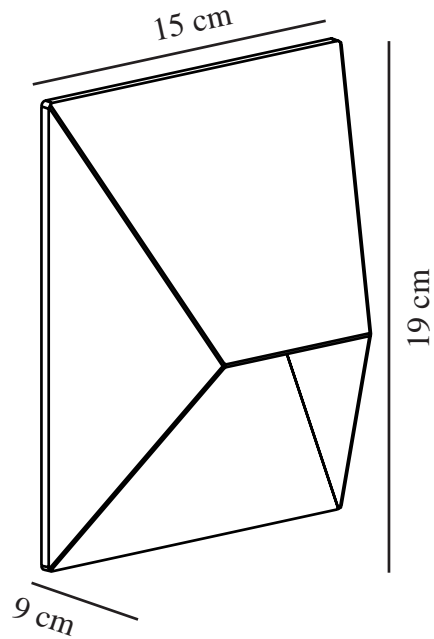

PONTIO 15 | WALL LIGHT | WHITE

2218171001

nordlux®

Voltage (V): 220-240 Volt
IP degree: IP54
Maximum bulb wattage (W): 25W
Class (Class 1, Class 2, Class 3):
Class 1 (Earth contact)
Socket type: GU10
Parallel connection: True

Height (cm): 19
Width (cm): 15
Projection (cm): 9
EAN: 5704924010835
TUN: 2276869
Item Number: 2218171001

Pcs Per Master Carton: 3
Sales Box Height (cm): 20.5
Sales Box Width(cm): 16.5
Sales Box Depth (cm): 10.5
Sales Box Volume m³ : 0.0036
Product net weight (kg): 0.66