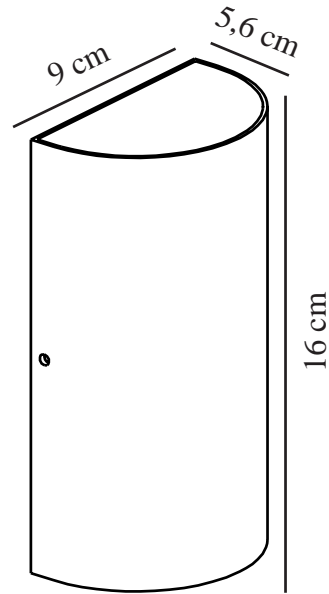

ROLD ROUND | WALL LIGHT | SANDED

84141008

nordlux®

Voltage (V): 230 Volt
IP degree: IP54
Class (Class 1, Class 2, Class 3):
Class 1 (Earth contact)
Socket type: LED Module
Parallel connection: True

Primary material: Metal
Secondary material: Glass
Colour of the glass: Clear
Suitable for Seaside: False
Colour: Sanded

Height (cm): 16
Width (cm): 9
Projection (cm): 5.6
EAN: 5704924012402
TUN: 2276999
Item Number: 84141008
Pcs Per Master Carton: 3
Sales Box Height (cm): 17

Sales Box Width(cm): 9.5
Sales Box Depth (cm): 6.5
Sales Box Volume m³ : 0.001
Product net weight (kg): 0.6

Brightness of light (Lumen): 350
Colour temperature (Kelvin): 3000
Ra-value : 80
Lifetime (hours): 30000
Beam angle (°) : 125
Energy class: E
Actual watt (W): 10.5

- Both up- and downlight • Built-in parallel connection
- 5-year LED guarantee

Nordlux
84141008

A
B
C
D
E
F
G

E

5
kWh/1000h

 2019/2015

Rold is a minimalist and stylish wall light that lights both up and down - perfect for illuminating your entrance or house facade. The rounded shape provides an organic look that is underlined by the soft, sandy colour.