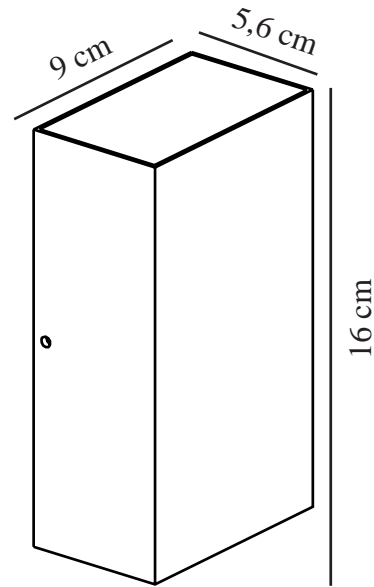

ROLD FLAT | WALL LIGHT | SANDED

84151008

nordlux®

Voltage (V): 230 Volt
IP degree: IP54
Class (Class 1, Class 2, Class 3):
Class 1 (Earth contact)
Socket type: LED Module
Parallel connection: True

Primary material: Metal
Secondary material: Glass
Colour of the glass: Clear
Suitable for Seaside: False
Colour: Sanded

Height (cm): 16
Width (cm): 9
Projection (cm): 5.6
EAN: 5704924012419
TUN: 2277000
Item Number: 84151008
Pcs Per Master Carton: 3
Sales Box Height (cm): 17

Sales Box Width(cm): 9.5
Sales Box Depth (cm): 6.5
Sales Box Volume m³ : 0.001
Product net weight (kg): 0.6

Brightness of light (Lumen): 350
Colour temperature (Kelvin): 3000
Ra-value : 80
Lifetime (hours): 30000
Beam angle (°) : 125
Energy class: E
Actual watt (W): 10.5

- Both up- and downlight
- Built-in parallel connection
- 5-year LED guarantee

Nordlux
84151008

A
B
C
D
E
F
G

E

5
kWh/1000h

 2019/2015

Rold is a minimalist and stylish wall light that lights both up and down - perfect for illuminating your entrance or house facade. The cubist shape provides a streamlined look that is beautifully balanced by the soft, sandy colour.