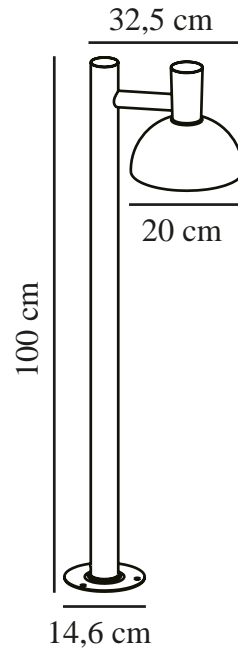

ARKI 100 | GARDEN LIGHT | BLACK

2118108003

nordlux®

Voltage (V): 230 Volt
IP degree: IP54
Maximum bulb wattage (W): 20W
Class (Class 1, Class 2, Class 3):
Class 1 (Earth contact)
Socket type: E27
Parallel connection: True

Primary material: Metal
Secondary material: Plastic
Suitable for Seaside: False
Colour: Black

Height (cm): 100
Tube Diameter (cm): 5
Shade Diameter (cm): 20
Outdoor base dimension (cm):
14.6
Projection (cm): 32.5

EAN: 5704924004681
TUN: 2139910
Item Number: 2118108003
Pcs Per Master Carton: 2

Sales Box Height (cm): 101
Sales Box Width(cm): 33.5
Sales Box Depth (cm): 21
Sales Box Volume m³ : 0.0711
Product net weight (kg): 2.57