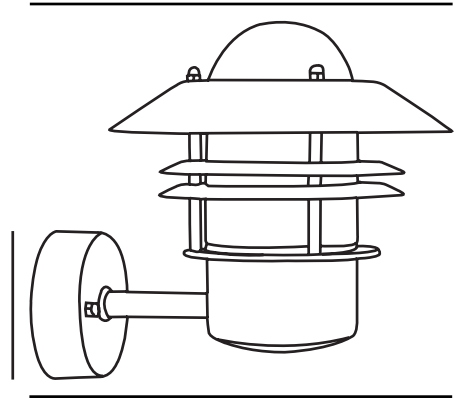

BLOKHUS UP | WALL LIGHT | BLACK

25011003

nordlux®

Voltage (V): 230 Volt
IP degree: IP54
Maximum bulb wattage (W): 60W
Class (Class 1, Class 2, Class 3):
Class 1 (Earth contact)
Socket type: E27
Parallel connection: True

Height (cm): 23
Shade Diameter (cm): 22
Projection (cm): 25
EAN: 5701581204072
TUN: 5303901
Item Number: 25011003

Pcs Per Master Carton: 3
Sales Box Height (cm): 22.5
Sales Box Width(cm): 23
Sales Box Depth (cm): 22
Sales Box Volume m³ : 0.0114
Product net weight (kg): 1.24

Primary material: Metal
Secondary material: Glass
Colour of the glass: Clear
Suitable for Seaside: False
Colour: Black

• Built-in parallel connection

A classic light fixture from Nordlux, suitable for mounting in the driveway, at the entrance, on the terrace, or on the patio. This model is designed with an upward facing lampshade.