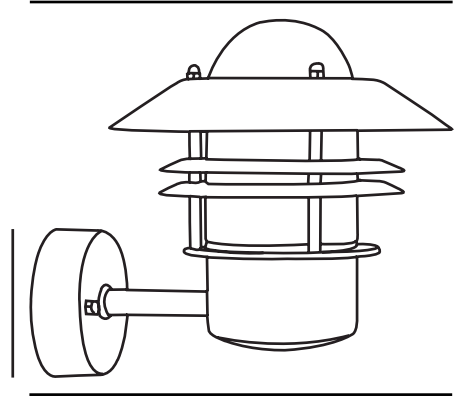

# BLOKHUS UP | WALL LIGHT | COPPER

25011030

nordlux®

Voltage (V): 230 Volt  
IP degree: IP54  
Maximum bulb wattage (W): 60W  
Class (Class 1, Class 2, Class 3):  
Class 1 (Earth contact)  
Socket type: E27  
Parallel connection: True

Height (cm): 23  
Shade Diameter (cm): 22  
Projection (cm): 25  
EAN: 5701581115040  
TUN: 5061468  
Item Number: 25011030

Pcs Per Master Carton: 3  
Sales Box Height (cm): 23  
Sales Box Width(cm): 22  
Sales Box Depth (cm): 23  
Sales Box Volume m<sup>3</sup> : 0.0116  
Product net weight (kg): 1.24

Primary material: Copper  
Secondary material: Glass  
Colour of the glass: Clear  
Suitable for Seaside: True  
Colour: Copper

- Built-in parallel connection
- Durable material that is well-suited for harsh weather
- 15-year guarantee on extensive corrosion

A classic light fixture from Nordlux, suitable for mounting in the driveway, at the entrance, on the terrace, or on the patio. This model is designed with an upward facing lampshade.

We recommend light fixtures in copper for coastal areas.