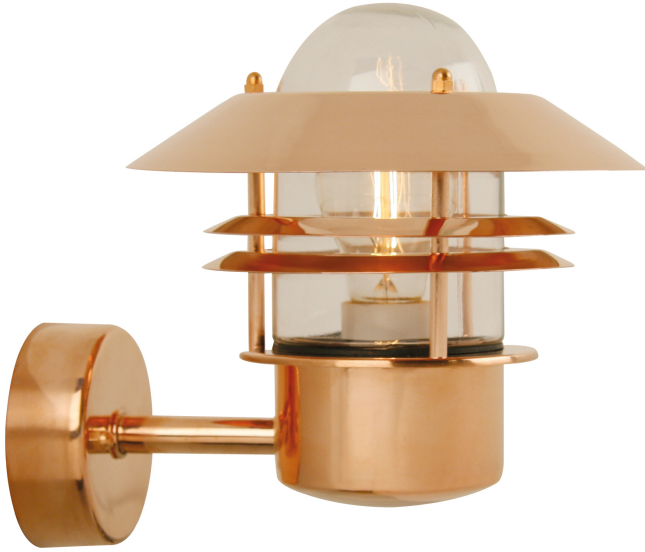

# BLOKHUS UP | WALL LIGHT | COPPER

25011030

nordlux®

Voltage (V): 230 Volt  
IP degree: IP54  
Maximum bulb wattage (W): 60W  
Class (Class 1, Class 2, Class 3):  
Class 1 (Earth contact)  
Socket type: E27  
Parallel connection: True

Height (cm): 23  
Shade Diameter (cm): 22  
Projection (cm): 25  
EAN: 5701581115040  
TUN: 5061468  
Item Number: 25011030

Pcs Per Master Carton: 3  
Sales Box Height (cm): 23  
Sales Box Width(cm): 22  
Sales Box Depth (cm): 23  
Sales Box Volume m<sup>3</sup> : 0.0116  
Product net weight (kg): 1.24

Primary material: Copper  
Secondary material: Glass  
Colour of the glass: Clear  
Suitable for Seaside: True  
Colour: Copper

- Built-in parallel connection
- Durable material that is well-suited for harsh weather
- 15-year guarantee on extensive corrosion

A classic light fixture from Nordlux, suitable for mounting in the driveway, at the entrance, on the terrace, or on the patio. This model is designed with an upward facing lampshade.

We recommend light fixtures in copper for coastal areas.