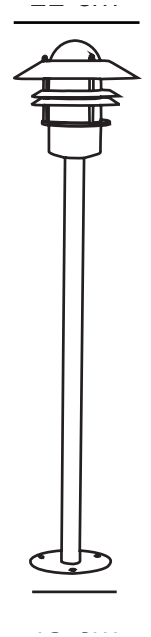

# BLOKHUS | GARDEN LIGHT | COPPER

25078030

nordlux®

Voltage (V): 230 Volt  
IP degree: IP54  
Maximum bulb wattage (W): 60W  
Class (Class 1, Class 2, Class 3):  
Class 2 (Double isolated)  
Socket type: E27  
Parallel connection: True

Height (cm): 92  
Tube Diameter (cm): 3.5  
Shade Diameter (cm): 22  
Outdoor base dimension (cm): 15  
EAN: 5701581123045  
TUN: 5061465  
Item Number: 25078030

Pcs Per Master Carton: 3  
Sales Box Height (cm): 81.5  
Sales Box Width(cm): 23.5  
Sales Box Depth (cm): 22  
Sales Box Volume m<sup>3</sup> : 0.0421  
Product net weight (kg): 2.142

Primary material: Copper  
Secondary material: Glass  
Colour of the glass: Clear  
Suitable for Seaside: True  
Colour: Copper

- Built-in parallel connection • Can be mounted on Nordlux base unit
- Durable material that is well-suited for harsh weather • 15-year guarantee on extensive corrosion

A classic light fixture from Nordlux, suitable for mounting in the driveway, at the entrance, on the terrace, or on the patio. An elegant garden light, whose simple and classic design makes it very useful. The light can be placed next to the mailbox or along walkways.