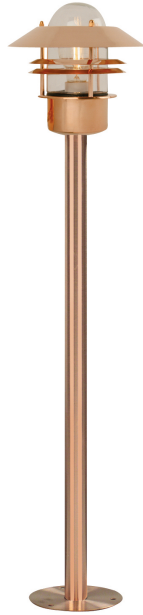

# BLOKHUS | GARDEN LIGHT | COPPER

25078030

nordlux®

Voltage (V): 230 Volt  
IP degree: IP54  
Maximum bulb wattage (W): 60W  
Class (Class 1, Class 2, Class 3):  
Class 2 (Double isolated)  
Socket type: E27  
Parallel connection: True

Height (cm): 92  
Tube Diameter (cm): 3.5  
Shade Diameter (cm): 22  
Outdoor base dimension (cm): 15  
EAN: 5701581123045  
TUN: 5061465  
Item Number: 25078030

Pcs Per Master Carton: 3  
Sales Box Height (cm): 81.5  
Sales Box Width(cm): 23.5  
Sales Box Depth (cm): 22  
Sales Box Volume m<sup>3</sup> : 0.0421  
Product net weight (kg): 2.142

Primary material: Copper  
Secondary material: Glass  
Colour of the glass: Clear  
Suitable for Seaside: True  
Colour: Copper

- Built-in parallel connection • Can be mounted on Nordlux base unit
- Durable material that is well-suited for harsh weather • 15-year guarantee on extensive corrosion

A classic light fixture from Nordlux, suitable for mounting in the driveway, at the entrance, on the terrace, or on the patio. An elegant garden light, whose simple and classic design makes it very useful. The light can be placed next to the mailbox or along walkways.