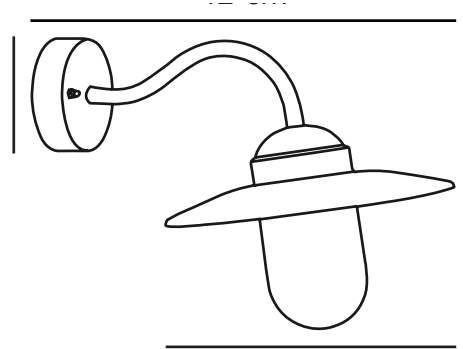

LUXEMBOURG | WALL LIGHT | GALVANIZED

22671031

nordlux®

Voltage (V): 230 Volt
IP degree: IP54
Maximum bulb wattage (W): 60W
Class (Class 1, Class 2, Class 3):
Class 2 (Double isolated)
Socket type: E27
Parallel connection: True

Primary material: Galvanized steel
Secondary material: Glass
Colour of the glass: Clear
Suitable for Seaside: True
Colour: Galvanized

Height (cm): 27
Width (cm): 27.5
Shade Diameter (cm): 27.5
Projection (cm): 42

- Built-in parallel connection
- Durable material that is well-suited for harsh weather
- 15-year guarantee on extensive corrosion

This elegant wall light from the Nordlux Luxembourg series is a classic outdoor wall light with a glass dome to provide beautiful lighting at your entrance, in the driveway, garage, on the terrace, or on the patio. The light can be connected in parallel with several lights and is equipped with an LED bulb.