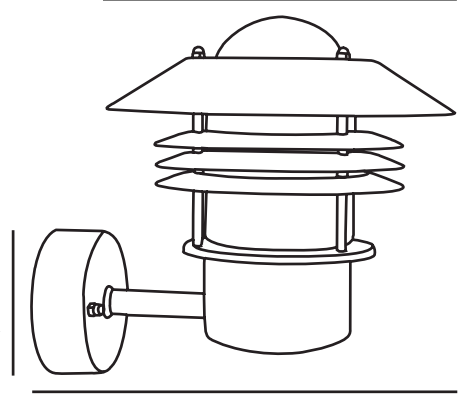

# VEJERS UP | WALL LIGHT | BLACK

25091003

nordlux®

Voltage (V): 230 Volt  
IP degree: IP54  
Maximum bulb wattage (W): 60W  
Class (Class 1, Class 2, Class 3):  
Class 1 (Earth contact)  
Socket type: E27  
Parallel connection: True

Height (cm): 23  
Width (cm): 22  
Shade Diameter (cm): 22  
Projection (cm): 26  
EAN: 5701581030077  
TUN: 5255785  
Item Number: 25091003

Pcs Per Master Carton: 3  
Sales Box Height (cm): 23  
Sales Box Width(cm): 22  
Sales Box Depth (cm): 23  
Sales Box Volume m<sup>3</sup> : 0.0116  
Product net weight (kg): 1.54

Primary material: Metal  
Secondary material: Glass  
Colour of the glass: Clear  
Suitable for Seaside: False  
Colour: Black

## • Built-in parallel connection

A classic light fixture from Nordlux, suitable for mounting in the driveway, at the entrance, on the terrace, or on the patio. This model is designed with an upward facing lampshade.