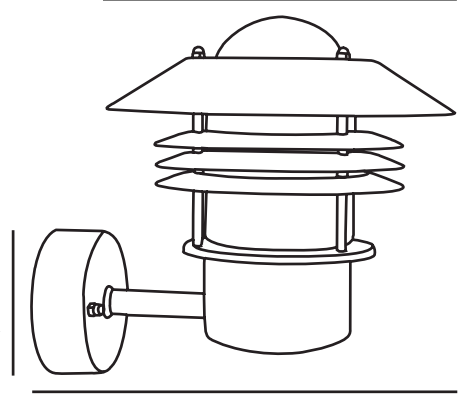

VEJERS UP | WALL LIGHT | GALVANIZED

25091031

nordlux®

Voltage (V): 230 Volt
IP degree: IP54
Maximum bulb wattage (W): 60W
Class (Class 1, Class 2, Class 3):
Class 1 (Earth contact)
Socket type: E27
Parallel connection: True

Primary material: Galvanized steel
Secondary material: Glass
Colour of the glass: Clear
Suitable for Seaside: True
Colour: Galvanized

Height (cm): 23
Width (cm): 22
Shade Diameter (cm): 22
Projection (cm): 26

EAN: 5701581092068
TUN: 5188246
Item Number: 25091031
Pcs Per Master Carton: 3

Sales Box Height (cm): 23
Sales Box Width(cm): 22
Sales Box Depth (cm): 23
Sales Box Volume m³ : 0.0116
Product net weight (kg): 1.54

- Built-in parallel connection
- Durable material that is well-suited for harsh weather
- 15-year guarantee on extensive corrosion

A classic light fixture from Nordlux, suitable for mounting in the driveway, at the entrance, on the terrace, or on the patio. This model is designed with an upward facing lampshade.