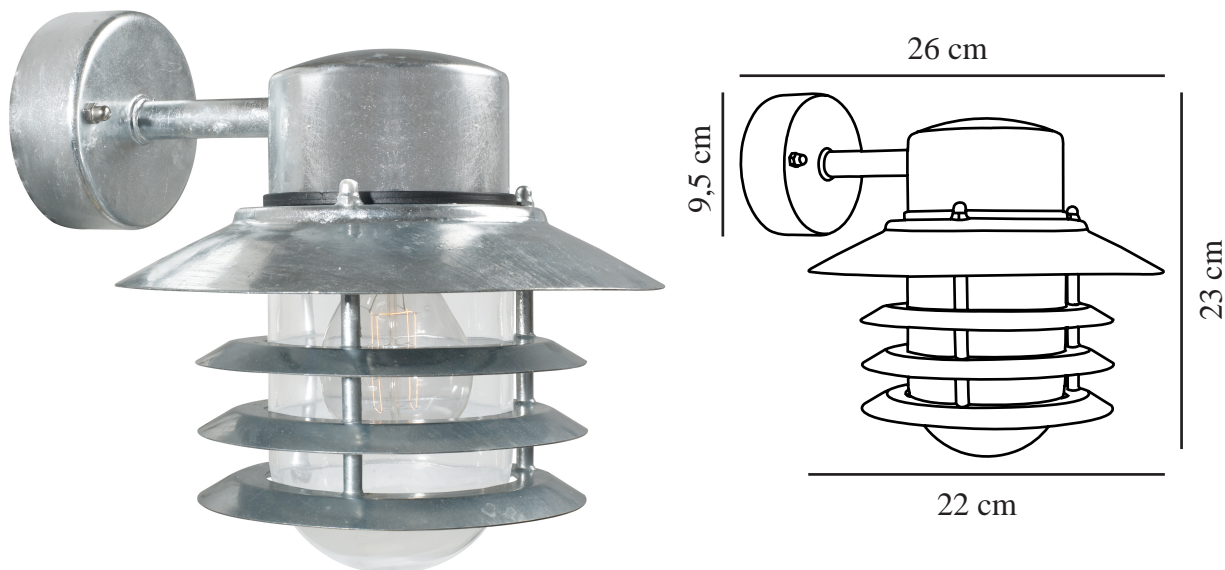

VEJERS DOWN | WALL LIGHT | GALVANIZED

74461031

nordlux®

Voltage (V): 230 Volt
IP degree: IP54
Maximum bulb wattage (W): 60W
Class (Class 1, Class 2, Class 3):
Class 1 (Earth contact)
Socket type: E27
Parallel connection: True

Primary material: Galvanized steel
Secondary material: Glass
Colour of the glass: Clear
Suitable for Seaside: True
Colour: Galvanized

Height (cm): 23
Width (cm): 22
Shade Diameter (cm): 22
Projection (cm): 26

EAN: 5701581210578
TUN: 5353047
Item Number: 74461031
Pcs Per Master Carton: 3

Sales Box Height (cm): 24
Sales Box Width(cm): 24
Sales Box Depth (cm): 24
Sales Box Volume m³ : 0.0138
Product net weight (kg): 1.327

- Built-in parallel connection
- Durable material that is well-suited for harsh weather
- 15-year guarantee on extensive corrosion

A classic light fixture from Nordlux, suitable for mounting in the driveway, at the entrance, on the terrace, or on the patio. This model is designed with a downward facing shade.