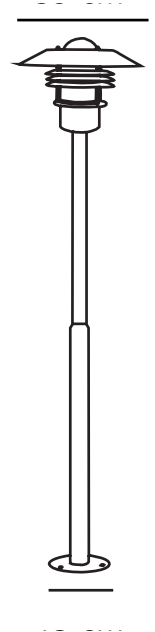

# VEJERS 2M | GARDEN LIGHT | GALVANIZED

25168031

nordlux®

Voltage (V): 230 Volt  
IP degree: IP54  
Maximum bulb wattage (W): 60W  
Class (Class 1, Class 2, Class 3):  
Class 2 (Double isolated)  
Socket type: E27  
Parallel connection: True

Height (cm): 215  
Width (cm): 39  
Tube Diameter (cm): 7.4  
Shade Diameter (cm): 39  
Outdoor base dimension (cm): 15  
Lenght (cm): 39

Sales Box Height (cm): 119  
Sales Box Width(cm): 33  
Sales Box Depth (cm): 26  
Sales Box Volume m<sup>3</sup> : 0.1021  
Product net weight (kg): 6.22

Primary material: Galvanized steel  
Secondary material: Glass  
Colour of the glass: Clear  
Suitable for Seaside: True  
Colour: Galvanized

EAN: 5701581228573  
TUN: 1246806  
Item Number: 25168031  
Pcs Per Master Carton: 2

- Built-in parallel connection • Adjustable from 130 to 200 cm hight • Can be mounted on Nordlux base unit
- Durable material that is well-suited for harsh weather • 15-year guarantee on extensive

A classic light fixture from Nordlux, suitable for mounting in the driveway, at the entrance, on the terrace, or on the patio. Beautiful 2-metre-tall garden light, whose simple and classic design makes it very useful. The light can be placed at an entrance or along walkways.