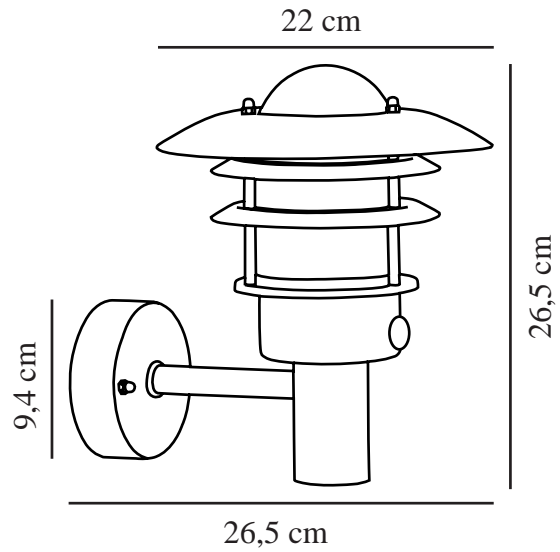

# LØNSTRUP 22 | WALL LIGHT | GALVANIZED

71431031

nordlux®

Voltage (V): 230 Volt  
IP degree: IP44  
Maximum bulb wattage (W): 60W  
Class (Class 1, Class 2, Class 3):  
Class 1 (Earth contact)  
Socket type: E27  
Parallel connection: True

Primary material: Galvanized steel  
Secondary material: Glass  
Colour of the glass: Clear  
Suitable for Seaside: True  
Colour: Galvanized

Height (cm): 26.5  
Width (cm): 22  
Shade Diameter (cm): 22  
Projection (cm): 26.5

EAN: 5701581232181  
TUN: 1557520  
Item Number: 71431031  
Pcs Per Master Carton: 3

Sales Box Height (cm): 22.5  
Sales Box Width(cm): 23.5  
Sales Box Depth (cm): 26  
Sales Box Volume m<sup>3</sup> : 0.0137  
Product net weight (kg): 1.75