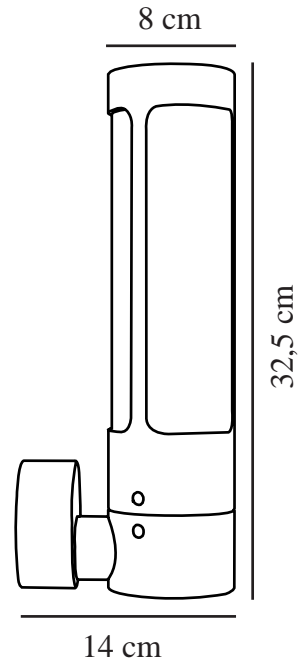

# HELIX | WALL LIGHT | CORTEN

77479938

nordlux®

Voltage (V): 230 Volt  
IP degree: IP44  
Maximum bulb wattage (W): 8W  
Class (Class 1, Class 2, Class 3):  
Class 1 (Earth contact)  
Socket type: GU10  
Parallel connection: True

Height (cm): 32.5  
Length (cm): 14  
Projection (cm): 8  
EAN: 5704924005893  
TUN: 2140718  
Item Number: 77479938

Pcs Per Master Carton: 3  
Sales Box Height (cm): 34  
Sales Box Width(cm): 8.5  
Sales Box Depth (cm): 14.5  
Sales Box Volume m<sup>3</sup> : 0.0042  
Product net weight (kg): 1.42