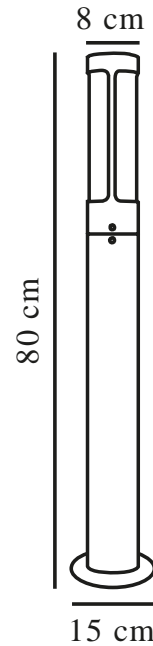

HELIX | GARDEN LIGHT | CORTEN

77499938

nordlux®

Voltage (V): 230 Volt
IP degree: IP44
Maximum bulb wattage (W): 8W
Class (Class 1, Class 2, Class 3):
Class 2 (Double isolated)
Socket type: GU10
Parallel connection: True

Height (cm): 80
EAN: 5704924005909
TUN: 2140719
Item Number: 77499938

Pcs Per Master Carton: 2
Sales Box Height (cm): 81.5
Sales Box Width(cm): 15.5
Sales Box Depth (cm): 15.5
Sales Box Volume m³ : 0.0196
Product net weight (kg): 2.67