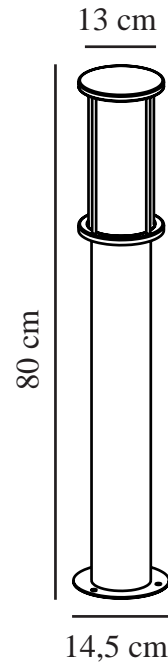

LINTON | GARDEN LIGHT | BRASS

2218308035

nordlux®

Voltage (V): 220-240 Volt
IP degree: IP54
Maximum bulb wattage (W): 15W
Class (Class 1, Class 2, Class 3):
Class 1 (Earth contact)
Socket type: E27
Parallel connection: True

Height (cm): 80
Width (cm): 13
Tube Diameter (cm): 8.9
Shade Diameter (cm): 9.9
Outdoor base dimension (cm):
14,5
Lenght (cm): 13

Sales Box Height (cm): 80.5
Sales Box Width(cm): 15
Sales Box Depth (cm): 15
Sales Box Volume m³ : 0.0181
Product net weight (kg): 2.56

The Linton series by Danish design duo Says Who is carried out in a round and elegant design with clear references to the classic lantern. It has a ribbed diffuser that ensures a pleasant, diffused light and a base made from brass that is well suited for harsh weather. The pole light creates the perfect ambience for your driveway, terrace or walking path. Easy installation in ground with the Nordlux base unit.