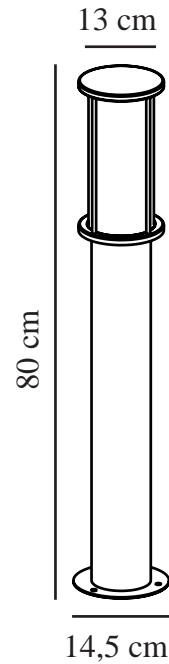

# LINTON | GARDEN LIGHT | GALVANIZED

2218308031

nordlux®

Voltage (V): 220-240 Volt  
IP degree: IP54  
Maximum bulb wattage (W): 15W  
Class (Class 1, Class 2, Class 3):  
Class 1 (Earth contact)  
Socket type: E27  
Parallel connection: True

Height (cm): 80  
Width (cm): 13  
Tube Diameter (cm): 8.9  
Shade Diameter (cm): 9.9  
Outdoor base dimension (cm):  
14,5  
Lenght (cm): 13

Pcs Per Master Carton: 3  
Sales Box Height (cm): 80.5  
Sales Box Width(cm): 15  
Sales Box Depth (cm): 15  
Sales Box Volume m<sup>3</sup> : 0.0181  
Product net weight (kg): 2.56

The Linton series by Danish design duo Says Who is carried out in a round and elegant design with clear references to the classic lantern. It has a ribbed diffuser that ensures a pleasant, diffused light and a base made from galvanized steel that is well suited for harsh weather. The pole light creates the perfect ambience for your driveway, terrace or walking path. Easy installation in ground with the Nordlux base unit.