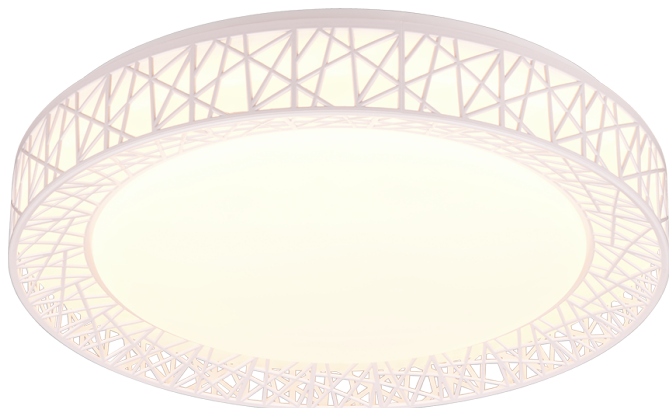

Ceiling lamp

CLUSTER – R67321101

incl. 1x SMD, 40W · 1x 4300lm, 2700 – 6500K

- Remote control
- Integrated dimmer
- Light color infinitely variable
- Night light
- Dimmable via switch
- Not suitable for external dimmer
- Wall- & ceiling mounting
- Memory function
- IP20

Material construction

Plastic · White

Product dimensions

Height: 9cm
Diameter: 48cm
Weight: 1,4kg

Technical data

Light source: SMD – LED (integrated)
Watt: 40W
Lumen: 1x 4300lm
Kelvin: 2700 – 6500K
Color rendering (CRI): > 80 CRI
Lifetime: 20000H
Switching cycles: 15000x ON/OFF