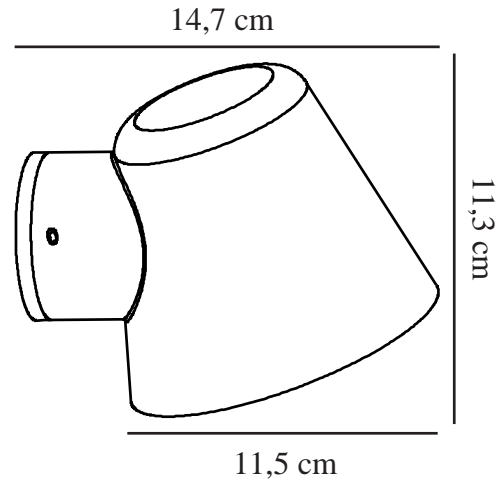

ALERIA | WALL LIGHT | BRASS

2019131035

nordlux®

Voltage (V): 230 Volt
IP degree: IP44
Maximum bulb wattage (W): 35W
Class (Class 1, Class 2, Class 3):
Class 1 (Earth contact)
Socket type: GU10
Parallel connection: False

Height (cm): 10.9
Width (cm): 11.5
Shade Diameter (cm): 11.5
Projection (cm): 14.4
EAN: 5704924017421
TUN: 2366786
Item Number: 2019131035

Pcs Per Master Carton: 3
Sales Box Height (cm): 10.6
Sales Box Width(cm): 15.3
Sales Box Depth (cm): 12.3
Sales Box Volume m³ : 0.002
Product net weight (kg): 0.4