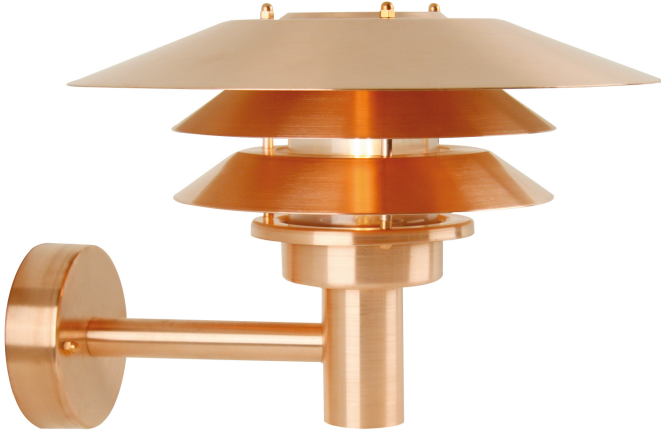

# VENØ | WALL LIGHT | COPPER

10600625

nordlux®

Voltage (V): 230 Volt  
IP degree: IP54  
Maximum bulb wattage (W): 60W  
Class (Class 1, Class 2, Class 3):  
Class 1 (Earth contact)  
Socket type: E27  
Parallel connection: True

Height (cm): 26  
Width (cm): 35  
Shade Diameter (cm): 35  
Projection (cm): 40  
EAN: 5702376006253  
TUN: 5138008  
Item Number: 10600625

Pcs Per Master Carton: 3  
Sales Box Height (cm): 37  
Sales Box Width(cm): 38.6  
Sales Box Depth (cm): 23.5  
Sales Box Volume m<sup>3</sup> : 0.0336  
Product net weight (kg): 1.7

Primary material: Copper  
Secondary material: Plastic  
Colour of the glass: Clear  
Suitable for Seaside: True  
Colour: Copper

- Built-in parallel connection
- Durable material that is well-suited for harsh weather
- 15-year guarantee on surface deterioration

The Venø series is elegant and timeless in its design. The light is diffused through the three shades for a soft and pleasant lighting pattern. Design by Horn.

Copper is a sturdy and weather-resistant material, making the lamp suitable for harsh coastal areas. Copper will also become more beautiful with time.