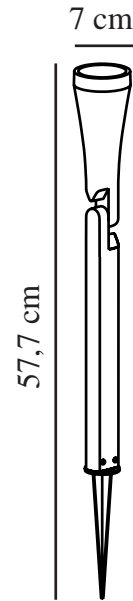

# MONO | SPOT LIGHT | BLACK

83698003

nordlux®

Voltage (V): 230 Volt  
IP degree: IP44  
Maximum bulb wattage (W): 35W  
Class (Class 1, Class 2, Class 3):  
Class 1 (Earth contact)  
Socket type: GU10  
Parallel connection: False

Primary material: Aluminium  
Colour of the cable: Black  
Length of the cable (cm): 170  
Surface material of the cable:  
Rubber  
Is the cable replaceable: False  
Suitable for Seaside: False  
Colour: Black

Height (cm): 57.7  
Width (cm): 7  
Shade Diameter (cm): 7  
Length (cm): 7

EAN: 5701581306585  
TUN: 1761255  
Item Number: 83698003  
Pcs Per Master Carton: 3

Sales Box Height (cm): 59  
Sales Box Width(cm): 8.5  
Sales Box Depth (cm): 8.5  
Sales Box Volume m<sup>3</sup> : 0.0043  
Product net weight (kg): 0.595

- Cable with plug included

MONO is a simple and minimalist outdoor light. The adjustable lamp head makes it possible to direct the light very precisely where you require it.