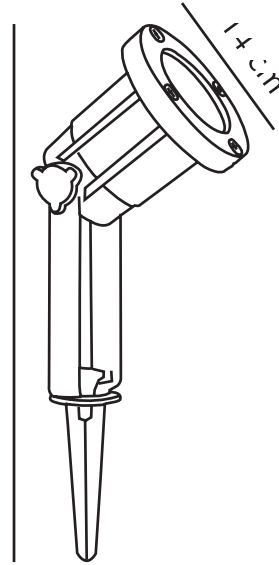

SPOTLIGHT GU10 | SPOT LIGHT | BLACK

20789903

nordlux®

Voltage (V): 230 Volt
IP degree: IP54
Maximum bulb wattage (W): 35W
Class (Class 1, Class 2, Class 3):
Class 1 (Earth contact)
Socket type: GU10
Parallel connection: False

Height (cm): 38
Projection (cm): 14
EAN: 5701581326781
TUN: 1827304
Item Number: 20789903
Pcs Per Master Carton: 3

Sales Box Height (cm): 23
Sales Box Width(cm): 11
Sales Box Depth (cm): 11
Sales Box Volume m³ : 0.0028
Product net weight (kg): 0.733

Primary material: Aluminium
Secondary material: Glass
Colour of the glass: Clear
Colour of the cable: Black
Length of the cable (cm): 180
Surface material of the cable:
Rubber
Is the cable replaceable: False
Suitable for Seaside: False
Colour: Black

• Suitable for GU10 bulb • Fixed 1,5 meter cable

Spotlight from Nordlux is a new and smart option for outdoor lighting all around your home. The light is made of aluminium and can withstand most outdoor environments. Use it for spotlights on your home, in your garden, or to achieve a beautifully illuminated driveway.