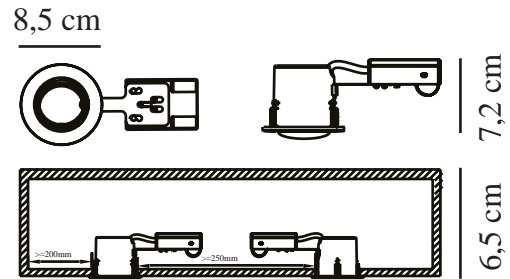

MIXIT PRO | DOWNLIGHT | BLACK

71810103

nordlux®

Voltage (V): 220-240 Volt
IP degree: IP23
Maximum bulb wattage (W): 8W
LED
Class (Class 1, Class 2, Class 3):
Class 2 (Double isolated)
Socket type: GU10
Parallel connection: True

Primary material: Plastic
Secondary material: Metal
Suitable for Seaside: False
Colour: Black

Height (cm): 7.2
Built In Spot Diameter (cm): 8.5
Mount directly into insulation: True
Tilt Angle (°): 30

EAN: 5704924016486
TUN: 2335040
Item Number: 71810103
Pcs Per Master Carton: 3

Sales Box Height (cm): 9.5
Sales Box Width (cm): 8
Sales Box Depth (cm): 19.5
Sales Box Volume m³: 0.0015
Product net weight (kg): 0.22

- Can be mounted directly into insulation
- Parallel connection possible
- Suitable for indoor and outdoor use (IP23)