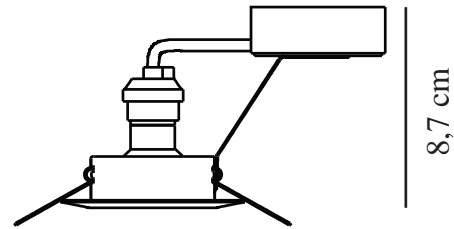

# TRITON 3-KIT | DOWNLIGHT | WHITE

54540101

nordlux®

9 cm

8,7 cm

Voltage (V): 230 Volt  
IP degree: IP23  
Maximum bulb wattage (W):  
3X35W  
Class (Class 1, Class 2, Class 3):  
Class 2 (Double isolated)  
Socket type: GU10  
Parallel connection: True

Primary material: Metal  
Colour: White

Height (cm): 8.7  
Built In Spot Diameter (cm): 9  
Mount directly into insulation:  
False  
Tilt Angle (°): 25

EAN: 5701581319486  
TUN: 1817608  
Item Number: 54540101  
Pcs Per Master Carton: 6

Sales Box Height (cm): 35  
Sales Box Width(cm): 13  
Sales Box Depth (cm): 10  
Sales Box Volume m<sup>3</sup> : 0.0046  
Product net weight (kg): 0.296

• Parallel connection possible

3 built-in spotlights from the Nordlux Triton series. The spotlights are only suitable for indoor lighting. Does not include bulbs.