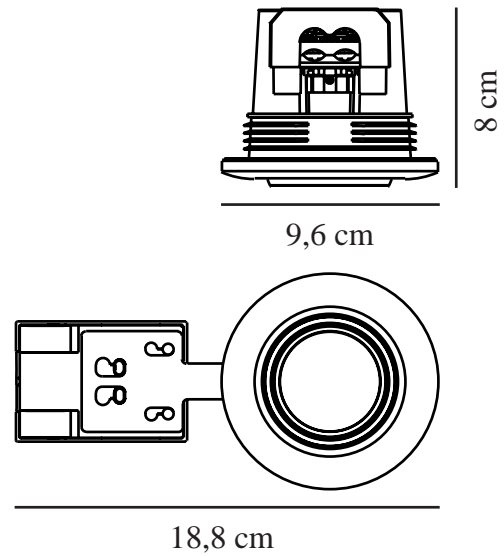

UMBERTO | DOWNLIGHT | BLACK

2210100003

nordlux®

Voltage (V): 220-240 Volt
IP degree: IP44
Maximum bulb wattage (W): 7,5W
LED
Class (Class 1, Class 2, Class 3):
Class 2 (Double isolated)
Socket type: GU10
Parallel connection: True

Height (cm): 8
Mount directly into insulation: True
Tilt Angle (°): 15
EAN: 5704924012518
TUN: 2277023
Item Number: 2210100003

Pcs Per Master Carton: 6
Sales Box Height (cm): 8.4
Sales Box Width(cm): 19.4
Sales Box Depth (cm): 10.3
Sales Box Volume m³ : 0.0017
Product net weight (kg): 0.19

Primary material: Metal
Secondary material: Plastic
Colour: Black

- Easy push-in installation without springs or brackets
- Can be mounted directly into insulation
- Suitable for deep ceilings
- Directional light (15 degree tilt)
- Parallel connection possible
- Suitable for the bathroom

Umberto is an elegant downlight that is very easy to install without any springs or brackets – making it ideal for even deep ceilings and various materials.

Umberto requires a regular GU10 bulb and can be adjusted for a directional light. The high IP rating (IP44) means it is also suitable for the bathroom.