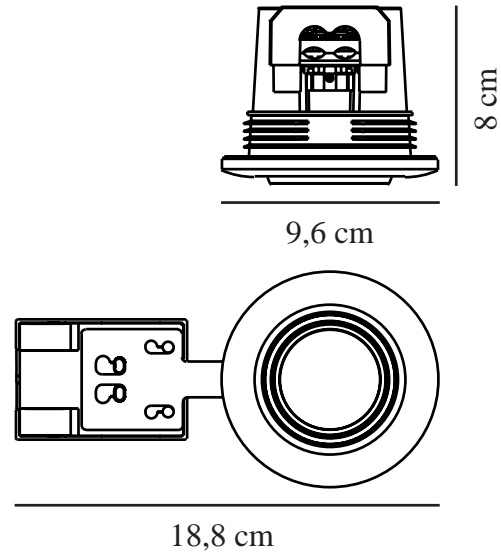

UMBERTO | DOWNLIGHT | NICKEL

2210100055

nordlux®

Voltage (V): 220-240 Volt
IP degree: IP44
Maximum bulb wattage (W): 7,5W
LED
Class (Class 1, Class 2, Class 3):
Class 2 (Double isolated)
Socket type: GU10
Parallel connection: True

Height (cm): 8
Mount directly into insulation: True
Tilt Angle (°): 15
EAN: 5704924012525
TUN: 2277016
Item Number: 2210100055

Pcs Per Master Carton: 6
Sales Box Height (cm): 8.4
Sales Box Width(cm): 19.4
Sales Box Depth (cm): 10.3
Sales Box Volume m³ : 0.0017
Product net weight (kg): 0.191

Primary material: Metal
Secondary material: Plastic
Colour: Nickel

- Easy push-in installation without springs or brackets • Can be mounted directly into insulation • Suitable for deep ceilings
- Directional light (15 degree tilt) • Parallel connection possible • Suitable for the bathroom

Umberto is an elegant downlight that is very easy to install without any springs or brackets – making it ideal for even deep ceilings and various materials.

Umberto requires a regular GU10 bulb and can be adjusted for a directional light. The high IP rating (IP44) means it is also suitable for the bathroom.