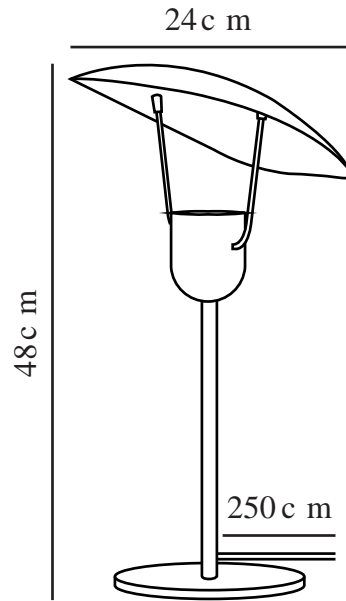

# FABIOLA | TABLE LAMP | BLACK

2220245003

Voltage (V): 220-240 Volt  
IP degree: IP20  
Maximum bulb wattage (W): 40W  
Class (Class 1, Class 2, Class 3):  
Class 2 (Double isolated)  
Socket type: GU10  
Switch placement: On the cable

Height (cm): 48  
Width (cm): 24  
Tube Diameter (cm): 1.6  
Shade Diameter (cm): 27  
Outdoor base dimension (cm): 18  
Length (cm): 24

Sales Box Height (cm): 49  
Sales Box Width (cm): 12  
Sales Box Depth (cm): 28  
Sales Box Volume m<sup>3</sup>: 0.0165  
Product net weight (kg): 1.8

Primary material: Metal  
Secondary material: Plastic  
Colour of the cable: Black  
Length of the cable (cm): 250  
Surface material of the cable:  
Textile  
Is the cable replaceable: False  
Colour: Black

EAN: 5704924010149  
Item Number: 2220245003  
Pcs Per Master Carton: 3

- Modern Italian style • Iconic and sculptural design language
- Soft, indirect light • Elegant brass details

The Fabiola table lamp by Danish designer Charlotte Hønccke draws inspiration from vintage Italian design and effortlessly unites past classics with present modernity. The design is elegant and sculptural, underlined by the placement of the shade, which ensures a soft, indirect light. Brass details add a luxurious look and feel.