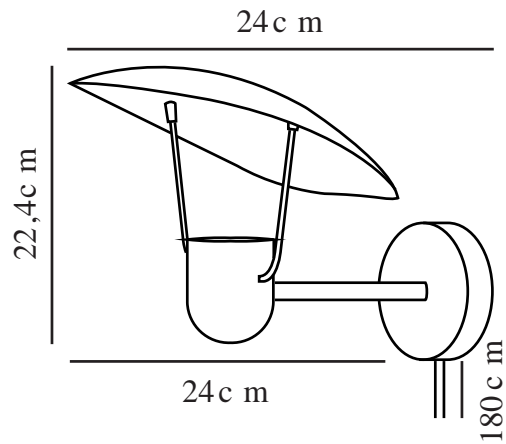

FABIOLA | WALL LIGHT | BLACK

2220231003

Voltage (V): 220-240 Volt
IP degree: IP20
Maximum bulb wattage (W): 40
Class (Class 1, Class 2, Class 3):
Class 2 (Double isolated)
Socket type: GU10
Switch placement: On the base
Parallel connection: False

Primary material: Metal
Secondary material: Plastic
Colour of the cable: Black
Length of the cable (cm): 180
Surface material of the cable:
Textile
Is the cable replaceable: False
Colour: Black

Height (cm): 22.4
Width (cm): 24
Tube Diameter (cm): 1.3
Shade Diameter (cm): 27
Outdoor base dimension (cm): 9.8
Length (cm): 24

EAN: 5704924010255
Item Number: 2220231003
Pcs Per Master Carton: 3

Sales Box Height (cm): 28
Sales Box Width (cm): 33.5
Sales Box Depth (cm): 24
Sales Box Volume m³: 0.0225
Product net weight (kg): 1.1